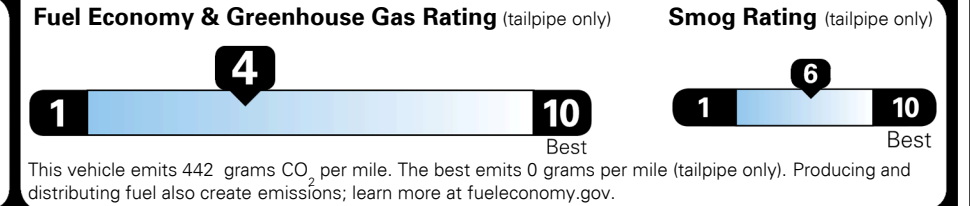

You spend $3,750 more in fuel costs over 5 years compared to the average new vehicle.

Annual fuel cost $2,700