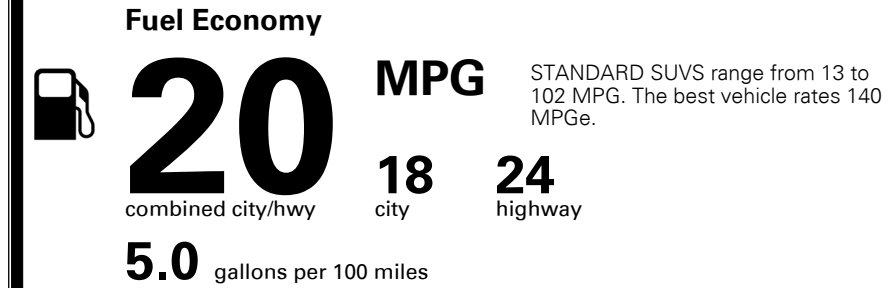

MSRP INCLUDING OPTIONS \$ 51,895.00

INLAND FREIGHT AND HANDLING \$ 1,365.00

TOTAL MANUFACTURER'S SUGGESTED RETAIL PRICE ▶ \$ 53,260.00

TOTAL ADDITIONAL WEIGHT: 25.5

EPA DOT Fuel Economy and Environment

Gasoline Vehicle