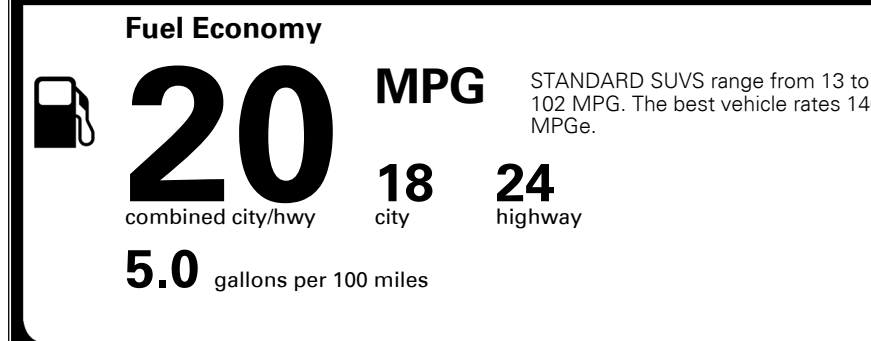

MSRP INCLUDING OPTIONS

\$ 53,265.00

INLAND FREIGHT AND HANDLING

\$ 1,365.00

TOTAL MANUFACTURER'S SUGGESTED RETAIL PRICE ▶

\$ 54,630.00

TOTAL ADDITIONAL WEIGHT: 12.7

*Additional terms and conditions apply.
 **Kia Connect may be currently unavailable for Model Year 2022 and newer vehicles sold or purchased in Massachusetts; please see owners.kia.com for updates on availability.
 NOTE: When you purchase this vehicle, Kia America, Inc. collects personal information you provide to the dealership. For information on our collection and use of personal information and your rights, please see our Privacy Policy on www.kia.com.

EPA DOT Fuel Economy and Environment

Gasoline Vehicle

You spend \$3,750 more in fuel costs over 5 years
 compared to the average new vehicle.

Annual fuel cost \$2,700

Actual results will vary for many reasons, including driving conditions and how you drive and maintain your vehicle. The average new vehicle gets 28 MPG and costs \$9,750 to fuel over 5 years. Cost estimates are based on 15,000 miles per year at \$ 3.60 per gallon. MPGe is miles per gasoline gallon equivalent. Vehicle emissions are a significant cause of climate change and smog.