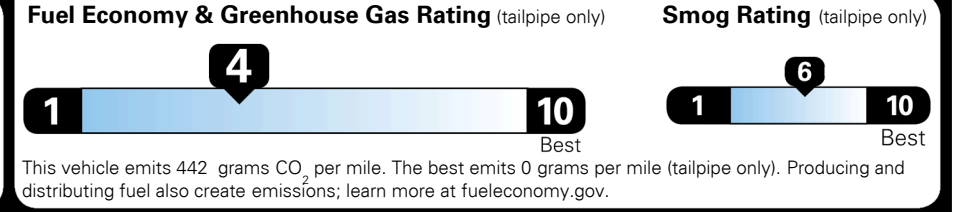

MSRP INCLUDING OPTIONS

\$ 53,265.00

INLAND FREIGHT AND HANDLING

\$ 1,365.00

TOTAL MANUFACTURER'S SUGGESTED RETAIL PRICE ▶

\$ 54,630.00

TOTAL ADDITIONAL WEIGHT: 12.7

*Additional terms and conditions apply.
 **Kia Connect may be currently unavailable for Model Year 2022 and newer vehicles sold or purchased in Massachusetts; please see owners.kia.com for updates on availability.
 NOTE: When you purchase this vehicle, Kia America, Inc. collects personal information you provide to the dealership. For information on our collection and use of personal information and your rights, please see our Privacy Policy on www.kia.com.

EPA DOT Fuel Economy and Environment

Gasoline Vehicle

You spend \$3,750 more in fuel costs over 5 years
 compared to the average new vehicle.

Annual fuel cost \$2,700

Actual results will vary for many reasons, including driving conditions and how you drive and maintain your vehicle. The average new vehicle gets 28 MPG and costs \$9,750 to fuel over 5 years. Cost estimates are based on 15,000 miles per year at \$ 3.60 per gallon. MPGe is miles per gasoline gallon equivalent. Vehicle emissions are a significant cause of climate change and smog.