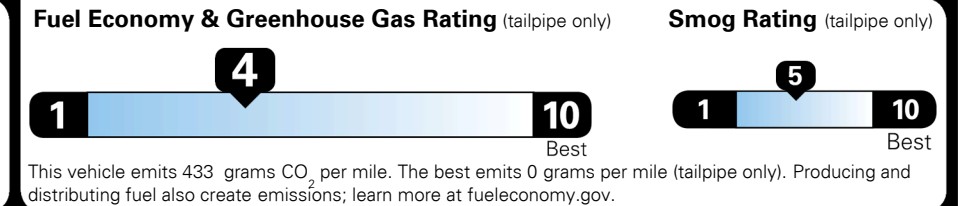

## EPA DOT Fuel Economy and Environment

Gasoline Vehicle

You spend  
**\$2,500**  
 more in fuel costs  
 over 5 years  
 compared to the  
 average new vehicle.

Annual fuel cost  
**\$2,100**

Actual results will vary for many reasons, including driving conditions and how you drive and maintain your vehicle. The average new vehicle gets 28 MPG and costs \$8,000 to fuel over 5 years. Cost estimates are based on 15,000 miles per year at \$ 2.95 per gallon. MPGe is miles per gasoline gallon equivalent. Vehicle emissions are a significant cause of climate change and smog.