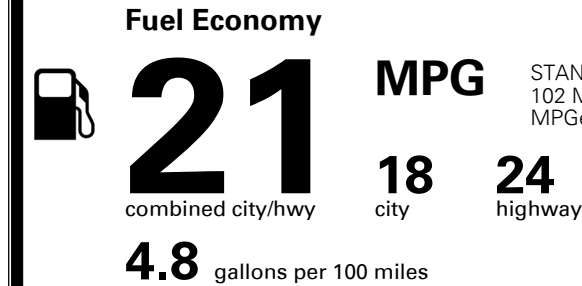

EPA DOT Fuel Economy and Environment

Gasoline Vehicle