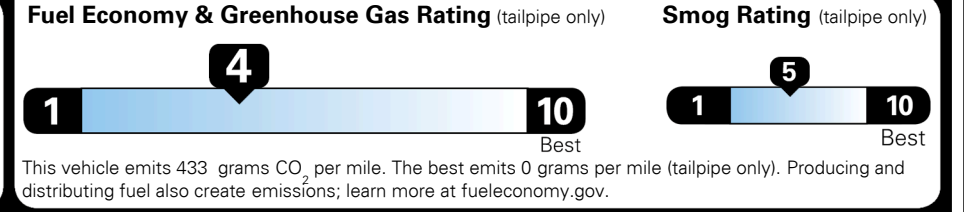

TOTAL ADDITIONAL WEIGHT: 12.0

EPA DOT Fuel Economy and Environment

Gasoline Vehicle

You spend **\$2,500** more in fuel costs over 5 years compared to the average new vehicle.

Annual fuel cost **\$2,100**

Actual results will vary for many reasons, including driving conditions and how you drive and maintain your vehicle. The average new vehicle gets 28 MPG and costs \$8,000 to fuel over 5 years. Cost estimates are based on 15,000 miles per year at \$ 2.95 per gallon. MPGe is miles per gasoline gallon equivalent. Vehicle emissions are a significant cause of climate change and smog.