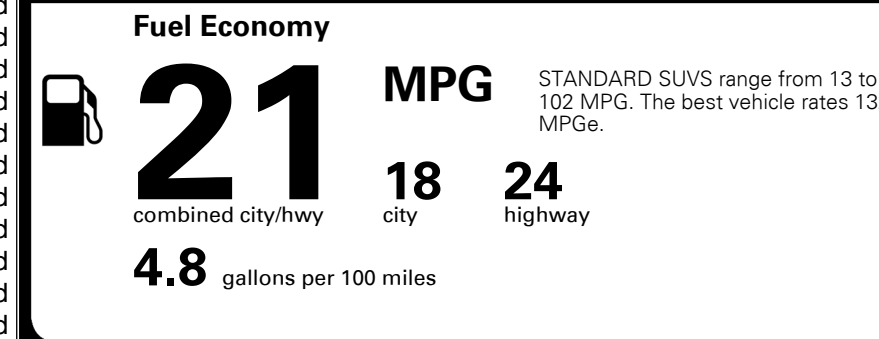

TOTAL ADDITIONAL WEIGHT: 12.0

EPA DOT Fuel Economy and Environment

Gasoline Vehicle

You spend **\$2,500** more in fuel costs over 5 years compared to the average new vehicle.

Annual fuel cost **\$2,100**

Actual results will vary for many reasons, including driving conditions and how you drive and maintain your vehicle. The average new vehicle gets 28 MPG and costs \$8,000 to fuel over 5 years. Cost estimates are based on 15,000 miles per year at \$ 2.95 per gallon. MPGe is miles per gasoline gallon equivalent. Vehicle emissions are a significant cause of climate change and smog.