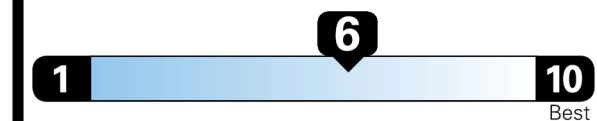

2023 SOUL S

MODEL/OPT.CODE: B2532 / 010
EXTERIOR COLOR: CLEAR WHITE / BLACK ROOF
INTERIOR COLOR: BLACK
VEHICLE ID NUMBER: KNDJ23AU9P7210292
PORT OF ENTRY: TACOMA

Sold To: WI022
Russ Darrow Kia of Wauwatosa
1901 N. MAYFAIR ROAD
WAUWATOSA WI 53226

Ship To: WI022

STANDARD FEATURES

STANDARD LX FEATURES

MECHANICAL

2.0L 4-Cyl Engine
Intelligent Variable Automatic Transmission
Drive Mode Select

KIA DRIVE WISE DRIVER-ASSIST TECHNOLOGY

Forward Collision-Avoidance Assist
Lane Following Assist
Lane Keeping Assist
Driver Attention Warning
High Beam Assist

SAFETY

Dual Front Advanced Airbags
Dual Front Seat-Mounted Side & Full-Length Curtain Airbags
Electronic Stability Control
Hill-Start Assist Control
Tire Pressure Monitoring System

INTERIOR, COMFORT & CONVENIENCE

8" Touchscreen w/ Android Auto & Apple CarPlay
Rear View Camera
USB Multimedia Port
Air Conditioning
Power Windows, Door Locks & Outside Mirrors
Remote Keyless Entry
Steering Wheel Controls (Bluetooth/Audio/Cruise)
Tilt & Telescopic Steering Column
Center Console w/ Armrest and Storage Bin
60/40 Split-Folding Rear Seats
Rear Occupant Alert

EXTERIOR

16" Steel Wheels with Wheel Covers
Roof Rack Ready (Mounting Points)
Auto-On/Off Headlights
Rear Privacy Glass
Compact Spare Tire

WARRANTY

10 Year/100,000 Mile Limited Powertrain Warranty
5 Year/60,000 Mile Limited Basic Warranty
5 Year/60,000 Mile Roadside Assistance

MANUFACTURER'S SUGGESTED RETAIL PRICE ▶

$ 22,390.00

COMPARE S FEATURES

Added to/in place of standard LX features