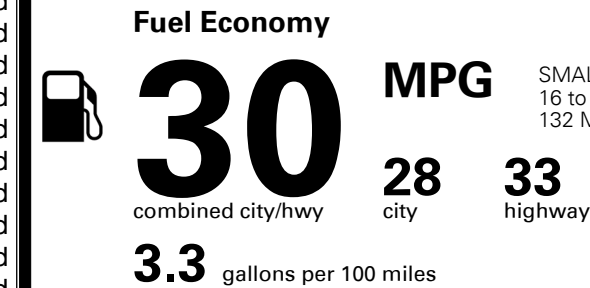

EPA DOT Fuel Economy and Environment

Gasoline Vehicle

SMALL STATION WAGONS range from 16 to 120 MPG. The best vehicle rates 132 MPGe.

You save
$500
in fuel costs
over 5 years
compared to the
average new vehicle.

Annual fuel cost
$1,500

Fuel Economy & Greenhouse Gas Rating (tailpipe only)