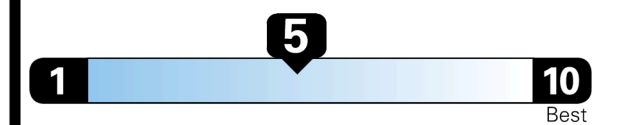

Fuel Economy & Greenhouse Gas Rating (tailpipe only)