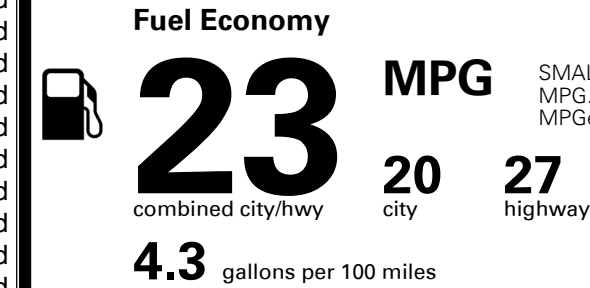

EPA DOT Fuel Economy and Environment

Gasoline Vehicle

SMALL SUVs range from 14 to 118 MPG. The best vehicle rates 140 MPGe.

You spend $2,000 more in fuel costs over 5 years compared to the average new vehicle.

Annual fuel cost $2,350