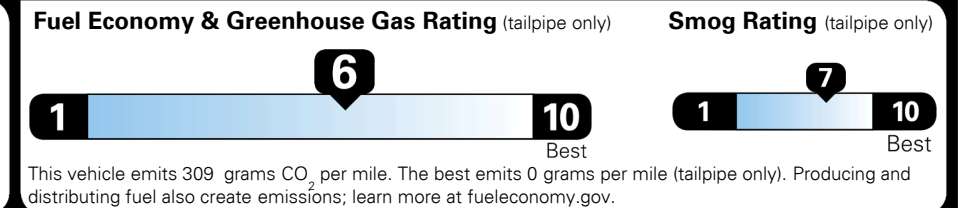

TOTAL ADDITIONAL WEIGHT: 32.9

EPA DOT Fuel Economy and Environment

Gasoline Vehicle

You save \$500
 in fuel costs over 5 years compared to the average new vehicle.

Annual fuel cost \$1,850

Actual results will vary for many reasons, including driving conditions and how you drive and maintain your vehicle. The average new vehicle gets 28 MPG and costs \$9,750 to fuel over 5 years. Cost estimates are based on 15,000 miles per year at \$ 3.60 per gallon. MPGe is miles per gasoline gallon equivalent. Vehicle emissions are a significant cause of climate change and smog.