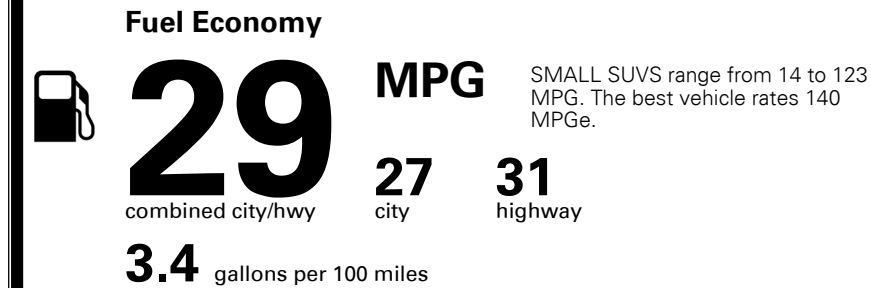

TOTAL ADDITIONAL WEIGHT: 32.9

EPA DOT Fuel Economy and Environment

Gasoline Vehicle

You save \$500
 in fuel costs over 5 years compared to the average new vehicle.

Annual fuel cost \$1,850

Actual results will vary for many reasons, including driving conditions and how you drive and maintain your vehicle. The average new vehicle gets 28 MPG and costs \$9,750 to fuel over 5 years. Cost estimates are based on 15,000 miles per year at \$ 3.60 per gallon. MPGe is miles per gasoline gallon equivalent. Vehicle emissions are a significant cause of climate change and smog.