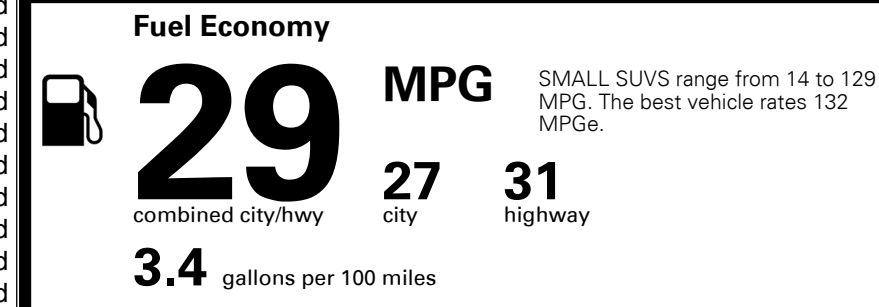

TOTAL ADDITIONAL WEIGHT: 8.7

EPA DOT Fuel Economy and Environment

Gasoline Vehicle

You save \$250
 in fuel costs over 5 years compared to the average new vehicle.

Annual fuel cost \$1,550

Actual results will vary for many reasons, including driving conditions and how you drive and maintain your vehicle. The average new vehicle gets 28 MPG and costs \$8,000 to fuel over 5 years. Cost estimates are based on 15,000 miles per year at \$ 2.95 per gallon. MPGe is miles per gasoline gallon equivalent. Vehicle emissions are a significant cause of climate change and smog.