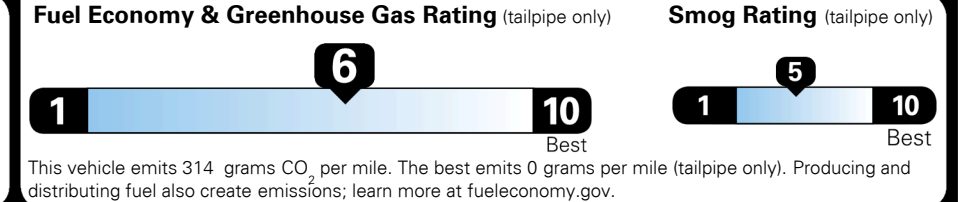

TOTAL ADDITIONAL WEIGHT: 8.7

EPA DOT Fuel Economy and Environment

Gasoline Vehicle

You save \$250
 in fuel costs over 5 years compared to the average new vehicle.

Annual fuel cost \$1,550

Actual results will vary for many reasons, including driving conditions and how you drive and maintain your vehicle. The average new vehicle gets 28 MPG and costs \$8,000 to fuel over 5 years. Cost estimates are based on 15,000 miles per year at \$ 2.95 per gallon. MPGe is miles per gasoline gallon equivalent. Vehicle emissions are a significant cause of climate change and smog.