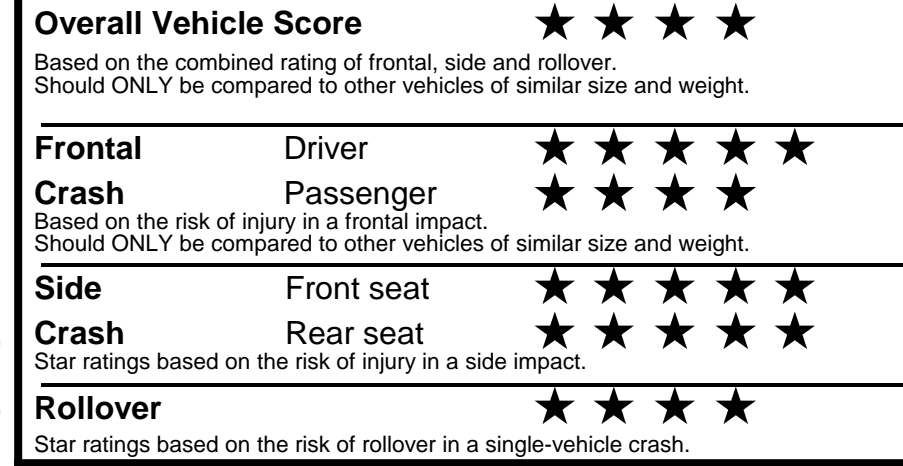

fueleconomy.gov

Calculate personalized estimates and compare vehicles

GOVERNMENT 5-STAR SAFETY RATINGS

Star ratings range from 1 to 5 stars (★★★★★) with 5 being the highest.
 Source: National Highway Traffic Safety Administration (NHTSA).
www.safercar.gov or 1-888-327-4236