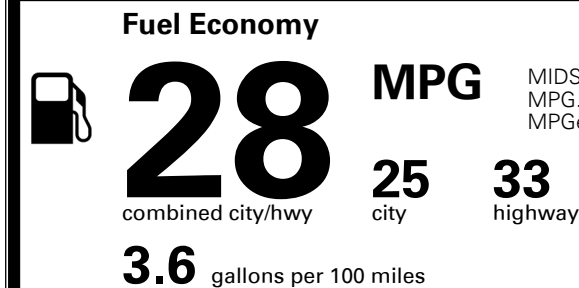

EPA DOT Fuel Economy and Environment

Gasoline Vehicle

MIDSIZE CARS range from 15 to 132 MPG. The best vehicle rates 140 MPGe.

You save $0
in fuel costs over 5 years compared to the average new vehicle.

Annual fuel cost $1,950

Fuel Economy & Greenhouse Gas Rating (tailpipe only) Smog Rating (tailpipe only)