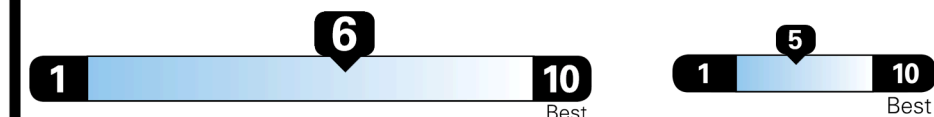

This vehicle emits 316 grams CO₂ per mile. The best emits 0 grams per mile (tailpipe only). Producing and distributing fuel also create emissions; learn more at fueleconomy.gov.

Actual results will vary for many reasons, including driving conditions and how you drive and maintain your vehicle. The average new vehicle gets 28 MPG and costs $9,750 to fuel over 5 years. Cost estimates are based on 15,000 miles per year at $ 3.60 per gallon. MPGe is miles per gasoline gallon equivalent. Vehicle emissions are a significant cause of climate change and smog.

fueleconomy.gov

Calculate personalized estimates and compare vehicles