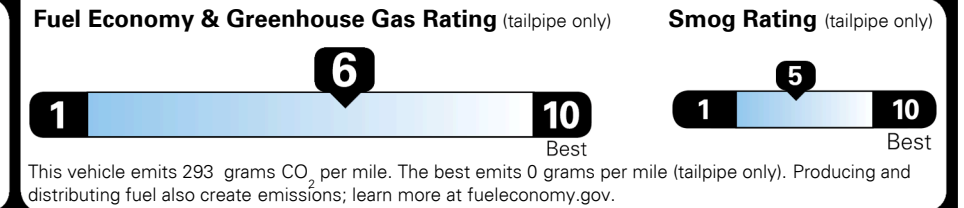

EPA DOT Fuel Economy and Environment

Gasoline Vehicle

Fuel Economy

31 MPG
combined city/hwy

27 MPG
city

37 MPG
highway

3.2 gallons per 100 miles

MIDSIZE CARS range from 15 to 132 MPG. The best vehicle rates 132 MPGe.

You save $750
in fuel costs over 5 years compared to the average new vehicle.

Annual fuel cost $1,450