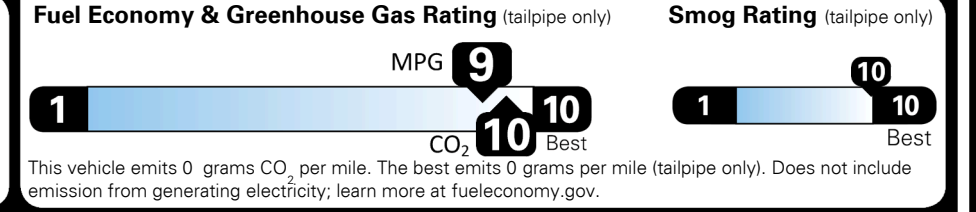

Actual results will vary for many reasons, including driving conditions and how you drive and maintain your vehicle. The average new vehicle gets 28 MPG and costs $9,750 to fuel over 5 years. Cost estimates are based on 15,000 miles per year at $0.15 per kW-hr. MPGe is miles per gasoline gallon equivalent. Vehicle emissions are a significant cause of global warming and smog.

fueleconomy.gov

Calculate personalized estimates and compare vehicles

GOVERNMENT 5-STAR SAFETY RATINGS

Overall Vehicle Score	Not Rated	
Based on the combined rating of frontal, side and rollover. Should ONLY be compared to other vehicles of similar size and weight.		
Frontal Crash	Driver	Not Rated
	Passenger	Not Rated
Based on the risk of injury in a frontal impact. Should ONLY be compared to other vehicles of similar size and weight.		
Side Crash	Front seat	Not Rated
	Rear seat	Not Rated
Star ratings based on the risk of injury in a side impact.		
Rollover	Not Rated	
Star ratings based on the risk of rollover in a single-vehicle crash.		

Star ratings range from 1 to 5 stars (★★★★★) with 5 being the highest.
Source: National Highway Traffic Safety Administration (NHTSA).
www.safercar.gov or 1-888-327-4236

Manufacturer's suggested retail price includes Manufacturer's recommended pre-delivery service. License and title fees, state and local taxes and other dealer installed options and accessories are not included in the manufacturer's suggested retail price.

PARTS CONTENT INFORMATION

FOR VEHICLES IN THIS CAR LINE U.S./CANADIAN PARTS CONTENT: 1 %

MAJOR SOURCES OF FOREIGN PARTS: KOREA: 95%

NOTE: PARTS CONTENT DOES NOT INCLUDE FINAL ASSEMBLY, DISTRIBUTION, OR OTHER NON-PARTS COSTS.

FOR THIS VEHICLE FINAL ASSEMBLY POINT: GWANGMYEONG, KOREA

COUNTRY OF ORIGIN ENGINE: KOREA

TRANSMISSION: KOREA