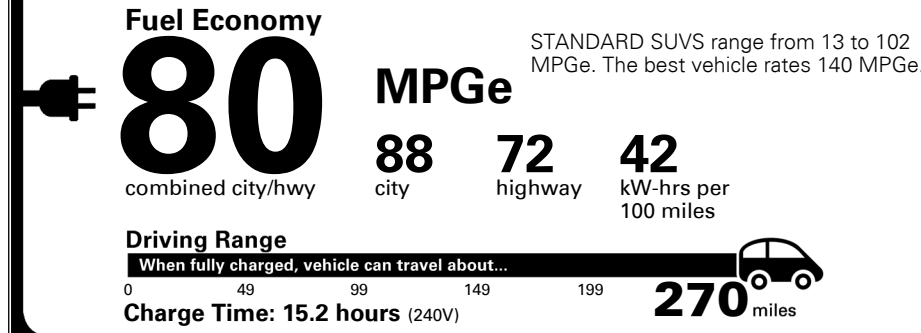

MSRP INCLUDING OPTIONS

\$ 74,125.00

INLAND FREIGHT AND HANDLING

\$ 1,495.00

TOTAL MANUFACTURER'S SUGGESTED RETAIL PRICE ▶

\$ 75,620.00

TOTAL ADDITIONAL WEIGHT: 19.5

EPA DOT Fuel Economy and Environment

Electric Vehicle

You save \$5,000
 in fuel costs over 5 years compared to the average new vehicle.

Annual fuel cost \$950

Actual results will vary for many reasons, including driving conditions and how you drive and maintain your vehicle. The average new vehicle gets 28 MPG and costs \$9,750 to fuel over 5 years. Cost estimates are based on 15,000 miles per year at \$0.15 per kW-hr. MPGe is miles per gasoline gallon equivalent. Vehicle emissions are a significant cause of global warming and smog.