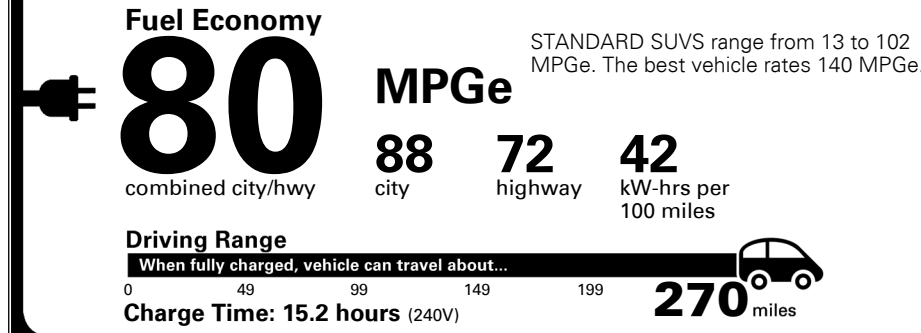

MSRP INCLUDING OPTIONS

\$ 76,125.00

INLAND FREIGHT AND HANDLING

\$ 1,495.00

TOTAL MANUFACTURER'S SUGGESTED RETAIL PRICE ▶

\$ 77,620.00

TOTAL ADDITIONAL WEIGHT: 19.5

EPA DOT Fuel Economy and Environment

Electric Vehicle

You save \$5,000
 in fuel costs over 5 years compared to the average new vehicle.

Annual fuel cost \$950

Actual results will vary for many reasons, including driving conditions and how you drive and maintain your vehicle. The average new vehicle gets 28 MPG and costs \$9,750 to fuel over 5 years. Cost estimates are based on 15,000 miles per year at \$0.15 per kW-hr. MPGe is miles per gasoline gallon equivalent. Vehicle emissions are a significant cause of global warming and smog.