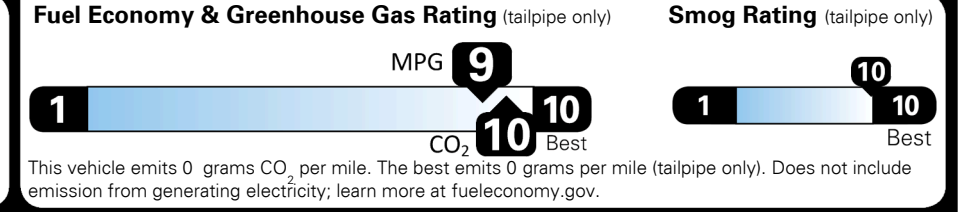

Actual results will vary for many reasons, including driving conditions and how you drive and maintain your vehicle. The average new vehicle gets 28 MPG and costs $9,750 to fuel over 5 years. Cost estimates are based on 15,000 miles per year at $0.15 per kW-hr. MPGe is miles per gasoline gallon equivalent. Vehicle emissions are a significant cause of global warming and smog.

fueleconomy.gov

Calculate personalized estimates and compare vehicles

GOVERNMENT 5-STAR SAFETY RATINGS

Overall Vehicle Score	Not Rated	
Based on the combined rating of frontal, side and rollover. Should ONLY be compared to other vehicles of similar size and weight.		
Frontal Crash	Driver	Not Rated
Crash	Passenger	Not Rated
Based on the risk of injury in a frontal impact. Should ONLY be compared to other vehicles of similar size and weight.		
Side Crash	Front seat	Not Rated
Crash	Rear seat	Not Rated
Star ratings based on the risk of injury in a side impact.		
Rollover	Not Rated	
Star ratings based on the risk of rollover in a single-vehicle crash.		

Star ratings range from 1 to 5 stars (★★★★★) with 5 being the highest.
Source: National Highway Traffic Safety Administration (NHTSA).
www.safercar.gov or 1-888-327-4236

Manufacturer's suggested retail price includes Manufacturer's recommended pre-delivery service. License and title fees, state and local taxes and other dealer installed options and accessories are not included in the manufacturer's suggested retail price.

PARTS CONTENT INFORMATION

FOR VEHICLES IN THIS CAR LINE U.S./CANADIAN PARTS CONTENT: 1 %

MAJOR SOURCES OF FOREIGN PARTS: KOREA: 95%

NOTE: PARTS CONTENT DOES NOT INCLUDE FINAL ASSEMBLY, DISTRIBUTION, OR OTHER NON-PARTS COSTS.

FOR THIS VEHICLE FINAL ASSEMBLY POINT: GWANGMYEONG, KOREA

COUNTRY OF ORIGIN ENGINE: KOREA

TRANSMISSION: KOREA