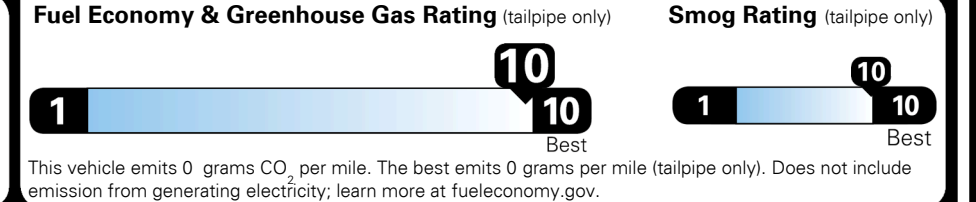

EPA DOT Fuel Economy and Environment

Electric Vehicle

You save \$4,750
 in fuel costs over 5 years compared to the average new vehicle.

Annual fuel cost \$650

Actual results will vary for many reasons, including driving conditions and how you drive and maintain your vehicle. The average new vehicle gets 28 MPG and costs \$8,000 to fuel over 5 years. Cost estimates are based on 15,000 miles per year at \$0.14 per kW-hr. MPGe is miles per gasoline gallon equivalent. Vehicle emissions are a significant cause of global warming and smog.