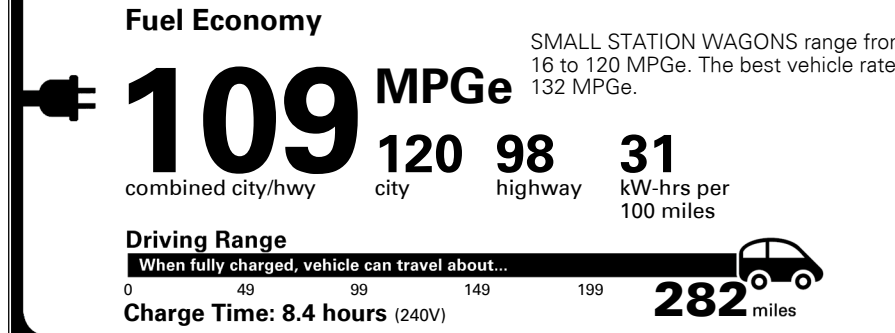

MANUFACTURER'S SUGGESTED RETAIL PRICE ▶

$ 52,600.00

COMPARE WIND AWD FEATURES

Added to/in place of standard WIND RWD features
- Dual-Motor e-AWD (All-Wheel Drive)
- Dual Electric Motors (320hp)
- Heat Pump
- Heated Steering Wheel

Included
Included
Included
Included
Included

ADDITIONAL INSTALLED EQUIPMENT:

(In addition to or in place of standard features)
Glacier Paint
Wind Technology Package
- Surround View Monitor
- Blind-Spot View Monitor
- Remote Smart Parking Assist
- Parking Collision-Avoidance Assist - Reverse
Carpeted Floor Mats
Auto-Dimming Mirror w/ HomeLink™
Interior Light Kit
Illuminated Door Sill Plates

$495.00
$1,500.00
$175.00
$350.00
$325.00
$325.00

MSRP INCLUDING OPTIONS

$ 55,770.00

INLAND FREIGHT AND HANDLING

$ 1,325.00

TOTAL MANUFACTURER'S SUGGESTED RETAIL PRICE ▶

$ 57,095.00

TOTAL ADDITIONAL WEIGHT: 10.2

*Additional terms and conditions apply.

**Kia Connect may be currently unavailable for Model Year 2022 and newer vehicles sold or purchased in Massachusetts; please see owners.kia.com for updates on availability.

NOTE: When you purchase this vehicle, Kia America, Inc. collects personal information you provide to the dealership. For information on our collection and use of personal information and your rights, please see our Privacy Policy on www.kia.com.

EPA DOT Fuel Economy and Environment

Electric Vehicle

You save $4,750
in fuel costs over 5 years compared to the average new vehicle.

Annual fuel cost $650