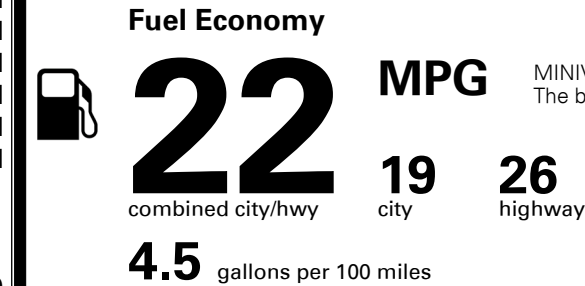

EPA DOT Fuel Economy and Environment

Gasoline Vehicle

MINIVANS range from 20 to 48 MPG. The best vehicle rates 140 MPGe.

You spend
$2,500
more in fuel costs
over 5 years
compared to the
average new vehicle.

Annual fuel cost
$2,450