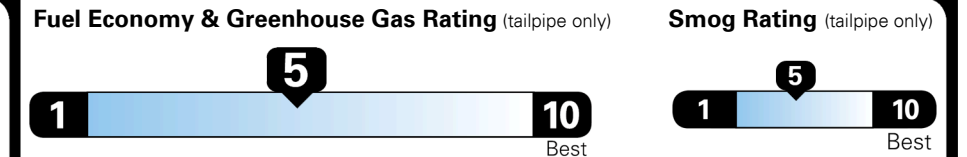

This vehicle emits 408 grams CO₂ per mile. The best emits 0 grams per mile (tailpipe only). Producing and distributing fuel also create emissions; learn more at fueleconomy.gov.

Actual results will vary for many reasons, including driving conditions and how you drive and maintain your vehicle. The average new vehicle gets 28 MPG and costs $9,750 to fuel over 5 years. Cost estimates are based on 15,000 miles per year at $ 3.60 per gallon. MPGe is miles per gasoline gallon equivalent. Vehicle emissions are a significant cause of climate change and smog.

fueleconomy.gov

Calculate personalized estimates and compare vehicles

GOVERNMENT 5-STAR SAFETY RATINGS

Overall Vehicle Score Not Rated

Based on the combined rating of frontal, side and rollover. Should ONLY be compared to other vehicles of similar size and weight.

Frontal Driver Not Rated

Crash Passenger Not Rated

Based on the risk of injury in a frontal impact. Should ONLY be compared to other vehicles of similar size and weight.

Side Front seat Not Rated

Crash Rear seat Not Rated

Star ratings based on the risk of injury in a side impact.

Rollover Not Rated

Star ratings based on the risk of rollover in a single-vehicle crash.

Star ratings range from 1 to 5 stars (★★★★★) with 5 being the highest.

Source: National Highway Traffic Safety Administration (NHTSA).

www.safercar.gov or 1-888-327-4236

Manufacturer's suggested retail price includes Manufacturer's recommended pre-delivery service. License and title fees, state and local taxes and other dealer installed options and accessories are not included in the manufacturer's suggested retail price.

PARTS CONTENT INFORMATION

FOR VEHICLES IN THIS CAR LINE U.S./CANADIAN PARTS CONTENT: 1 %

MAJOR SOURCES OF FOREIGN PARTS: KOREA: 95%

NOTE: PARTS CONTENT DOES NOT INCLUDE FINAL ASSEMBLY, DISTRIBUTION, OR OTHER NON-PARTS COSTS.

FOR THIS VEHICLE FINAL ASSEMBLY POINT: GWANGMYEONG, KOREA

COUNTRY OF ORIGIN

ENGINE: KOREA

TRANSMISSION: KOREA