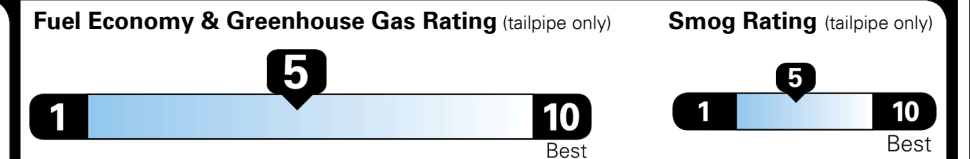

This vehicle emits 408 grams CO₂ per mile. The best emits 0 grams per mile (tailpipe only). Producing and distributing fuel also create emissions; learn more at fueleconomy.gov.

Actual results will vary for many reasons, including driving conditions and how you drive and maintain your vehicle. The average new vehicle gets 28 MPG and costs $8,000 to fuel over 5 years. Cost estimates are based on 15,000 miles per year at $ 2.95 per gallon. MPGe is miles per gasoline gallon equivalent. Vehicle emissions are a significant cause of climate change and smog.

fueleconomy.gov

Calculate personalized estimates and compare vehicles

GOVERNMENT 5-STAR SAFETY RATINGS

Overall Vehicle Score Not Rated

Based on the combined rating of frontal, side and rollover.
Should ONLY be compared to other vehicles of similar size and weight.

Frontal	Driver	Not Rated
Crash	Passenger	Not Rated

Based on the risk of injury in a frontal impact.
Should ONLY be compared to other vehicles of similar size and weight.

Side	Front seat	Not Rated
Crash	Rear seat	Not Rated

Star ratings based on the risk of injury in a side impact.

Rollover Not Rated

Star ratings based on the risk of rollover in a single-vehicle crash.

Star ratings range from 1 to 5 stars (★★★★★) with 5 being the highest.

Source: National Highway Traffic Safety Administration (NHTSA).

www.safercar.gov or 1-888-327-4236

Manufacturer's suggested retail price includes Manufacturer's recommended pre-delivery service. License and title fees, state and local taxes and other dealer installed options and accessories are not included in the manufacturer's suggested retail price.

PARTS CONTENT INFORMATION

FOR VEHICLES IN THIS CAR LINE U.S./CANADIAN PARTS CONTENT: 1 %

MAJOR SOURCES OF FOREIGN PARTS: KOREA: 95%

NOTE: PARTS CONTENT DOES NOT INCLUDE FINAL ASSEMBLY, DISTRIBUTION, OR OTHER NON-PARTS COSTS.

FOR THIS VEHICLE FINAL ASSEMBLY POINT: GWANGMYEONG, KOREA

COUNTRY OF ORIGIN

ENGINE: KOREA
TRANSMISSION: KOREA

*Additional terms and conditions apply.

**Kia Connect may be currently unavailable for Model Year 2022 and newer vehicles sold or purchased in Massachusetts; please see owners.kia.com for updates on availability.

NOTE: When you purchase this vehicle, Kia America, Inc. collects personal information you provide to the dealership. For information on our collection and use of personal information and your rights, please see our Privacy Policy on www.kia.com.