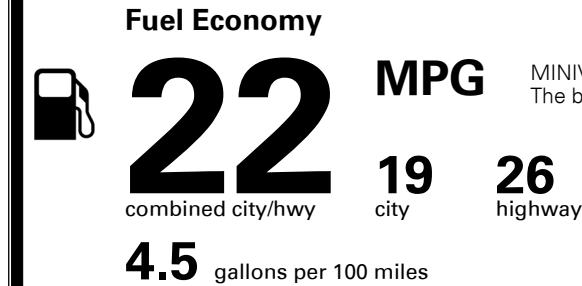

\$495.00
 \$360.00
 \$225.00

MSRP INCLUDING OPTIONS

\$ 47,280.00

INLAND FREIGHT AND HANDLING

\$ 1,365.00

TOTAL MANUFACTURER'S SUGGESTED RETAIL PRICE ▶

\$ 48,645.00

TOTAL ADDITIONAL WEIGHT: 20.0

EPA DOT Fuel Economy and Environment

Gasoline Vehicle

MINIVANS range from 20 to 48 MPG.
 The best vehicle rates 132 MPGe.

You spend \$2,000 more in fuel costs over 5 years
 compared to the average new vehicle.